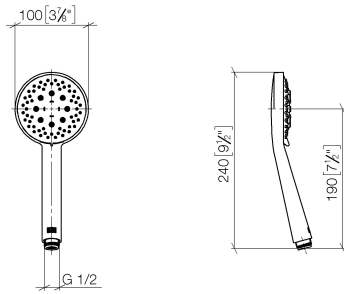

EDITION PRO Hand shower - Chrome

28 018 626

- three settings: normal flow, soft flow, massage flow
- with anti-scale system
- spray head Ø 100mm
- 1/2" connection
- max. flow 15 l/min
- inherently safe from back flow.

	Chrome	28 018 626-00
	Matte Black	28 018 626-33
	Brushed Chrome	28 018 626-93

EDITION PRO Hand shower - Chrome

28 018 626

mm [inches]

Flow rate chart

Certificates

LGA_29984.

EDITION PRO Hand shower - Chrome