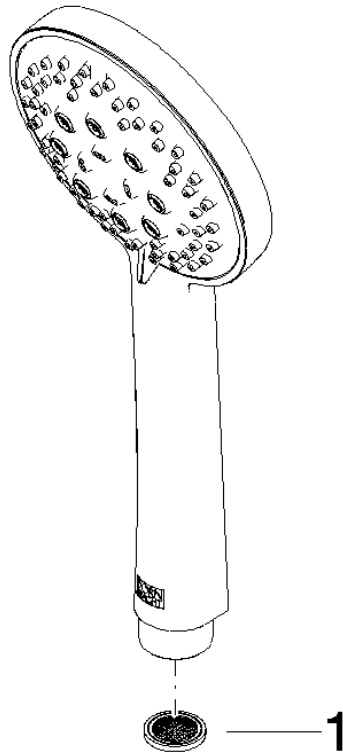

EDITION PRO Hand shower - Chrome

28 018 626

- three settings: normal flow, soft flow, massage flow
- with anti-scale system
- spray head Ø 100mm
- 1/2" connection
- max. flow 15 l/min
- inherently safe from back flow.

	Chrome	28 018 626-00
	Matte Black	28 018 626-33
	Brushed Chrome	28 018 626-93

EDITION PRO Hand shower - Chrome

28 018 626

mm [inches]

Flow rate chart

Certificates

LGA_29984.

EDITION PRO Hand shower - Chrome

28 018 626

Parts for other finishes can be found here: [Matte Black](#)

Spare parts list

No.	Item Number	Name	Quantity used	Delivery time
1	09 23 01 039 90	sieve	1	2