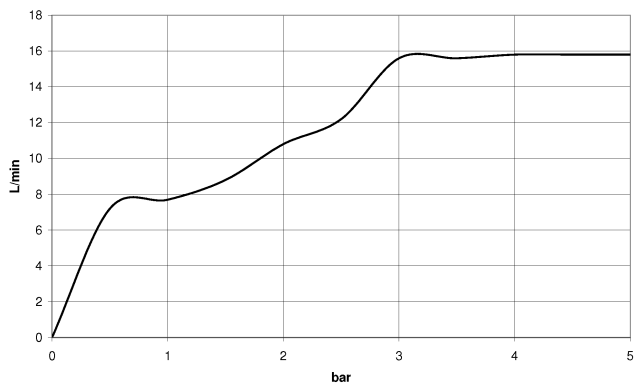

EDITION PRO Hand shower - Chrome

28 018 626

- three settings: normal flow, soft flow, massage flow
- with anti-scale system
- spray head Ø 100mm
- 1/2" connection
- max. flow 15 l/min
- inherently safe from back flow.

	Chrome	28 018 626-00
	Matte Black	28 018 626-33
	Brushed Chrome	28 018 626-93

EDITION PRO Hand shower - Chrome

28 018 626

mm [inches]

Flow rate chart

Certificates

LGA_29984.

EDITION PRO Hand shower - Chrome